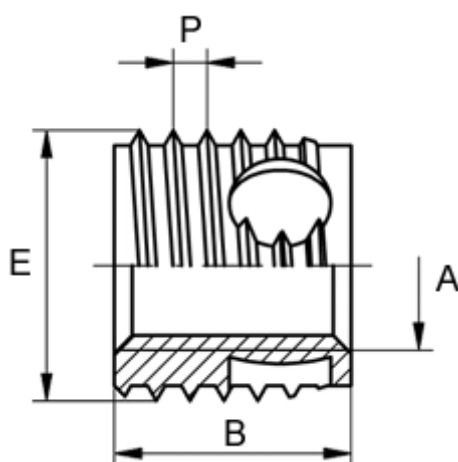

Article number: 12337000140500
Description: KLEE-coil 337 000 140.500
M14 St. steel 1.4305

Measures

Female thread A	= M14
Length B	= 14
Male thread E	= 18.0
Min hole depth blind hole	= 17
Thread pitch P	= 2.00
Type	= 337 000 140 ...